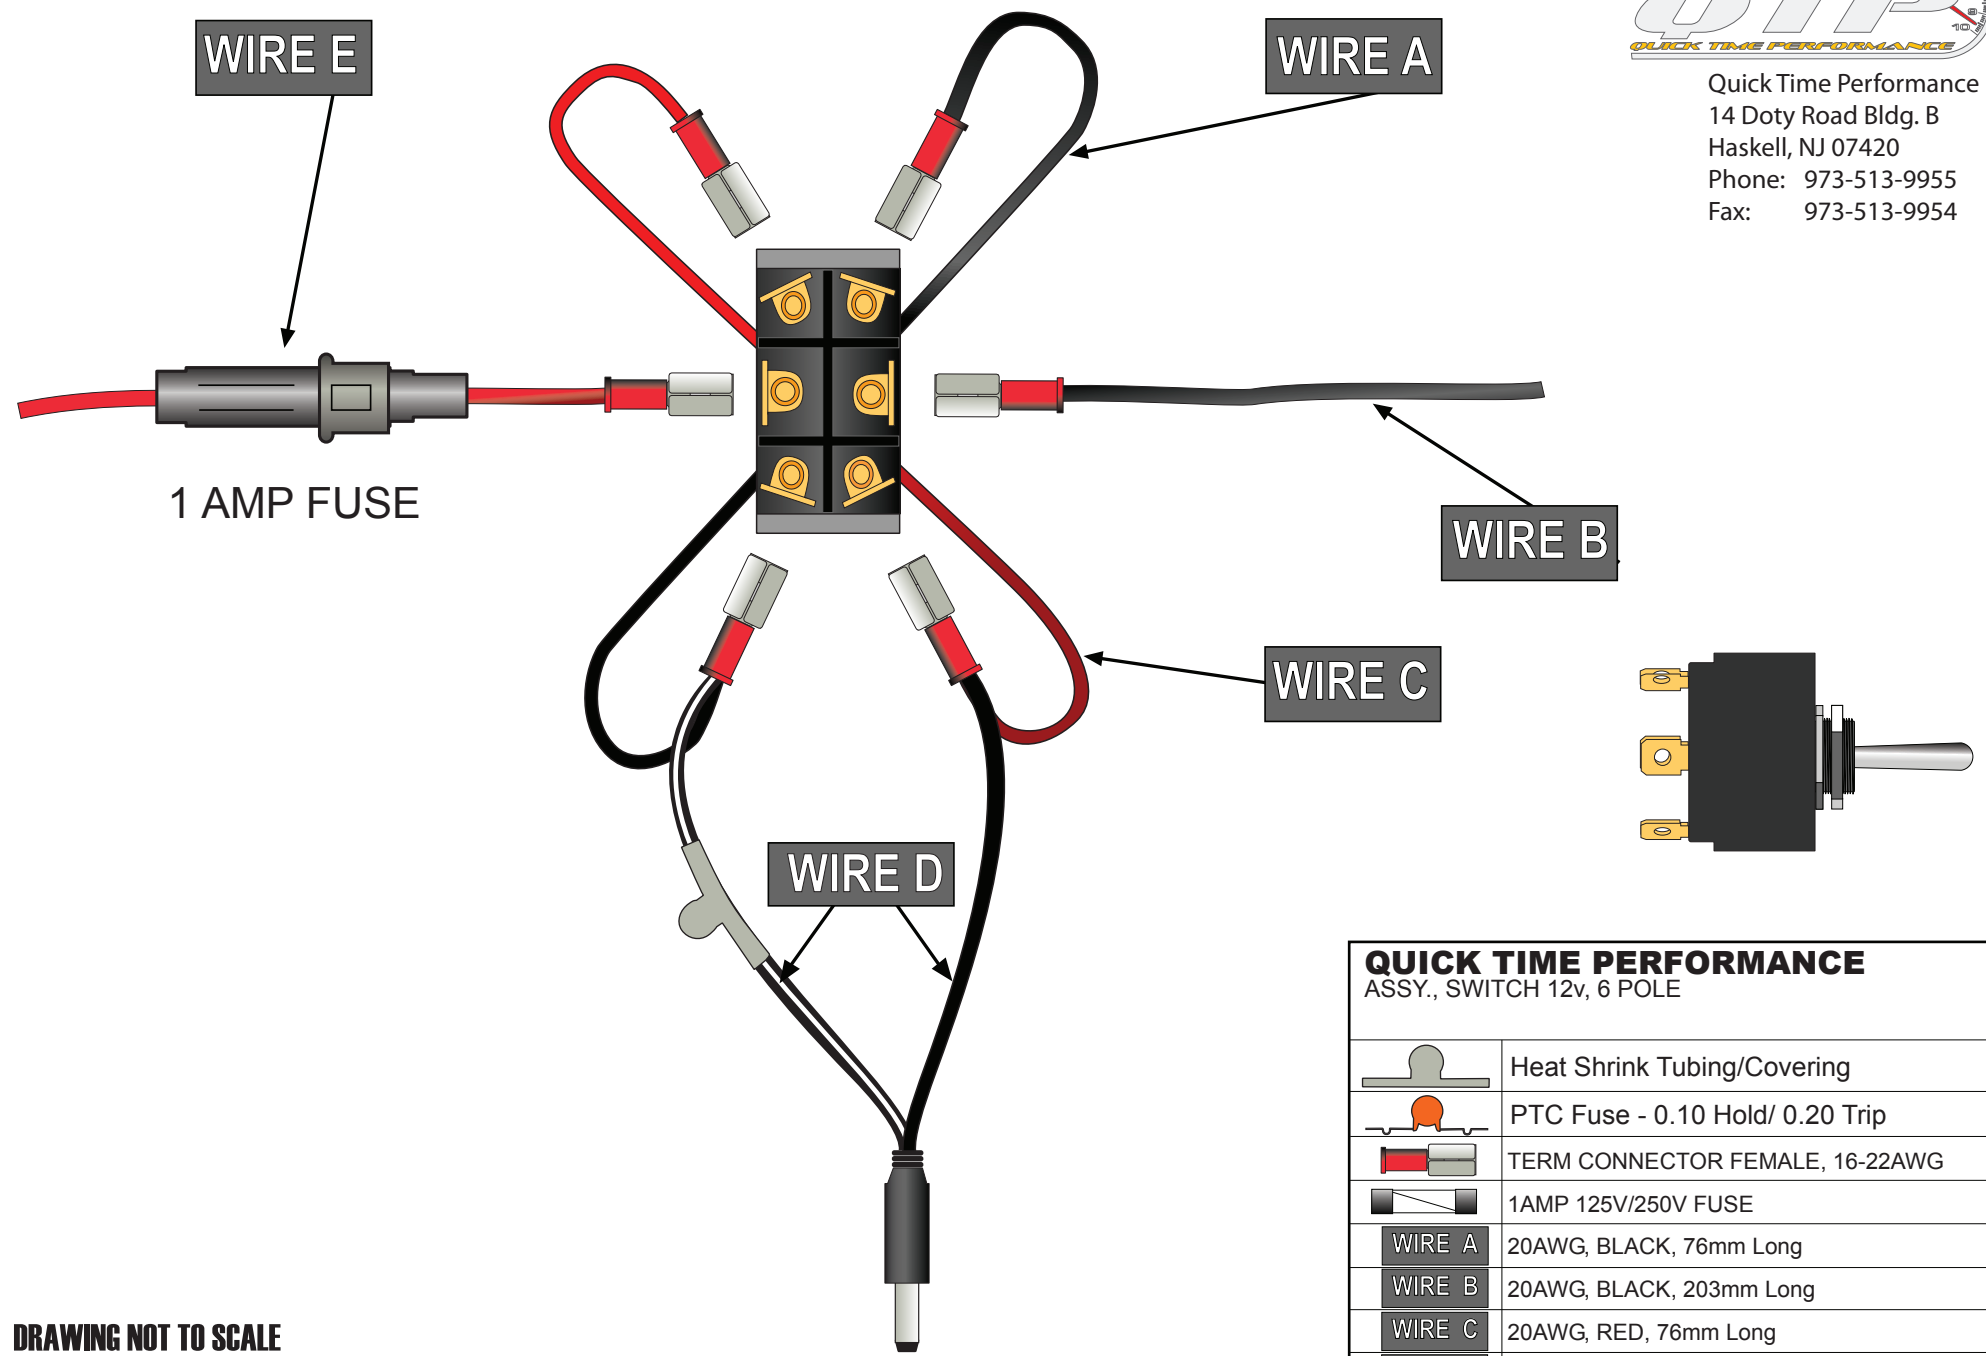

Quick Time Performance
 14 Doty Road Bldg. B
 Haskell, NJ 07420
 Phone: 973-513-9955
 Fax: 973-513-9954

DRAWING NOT TO SCALE
Illustration should be used for
Identification Purposes only.

QUICK TIME PERFORMANCE	
ASSY., SWITCH 12v, 6 POLE	
	Heat Shrink Tubing/Covering
	PTC Fuse - 0.10 Hold/ 0.20 Trip
	TERM CONNECTOR FEMALE, 16-22AWG
	1AMP 125V/250V FUSE
WIRE A	20AWG, BLACK, 76mm Long
WIRE B	20AWG, BLACK, 203mm Long
WIRE C	20AWG, RED, 76mm Long
WIRE D	24AWG,TWIN WIRE, BLACK, 152mm Long
WIRE E	20AWG, RED, 203mm Long